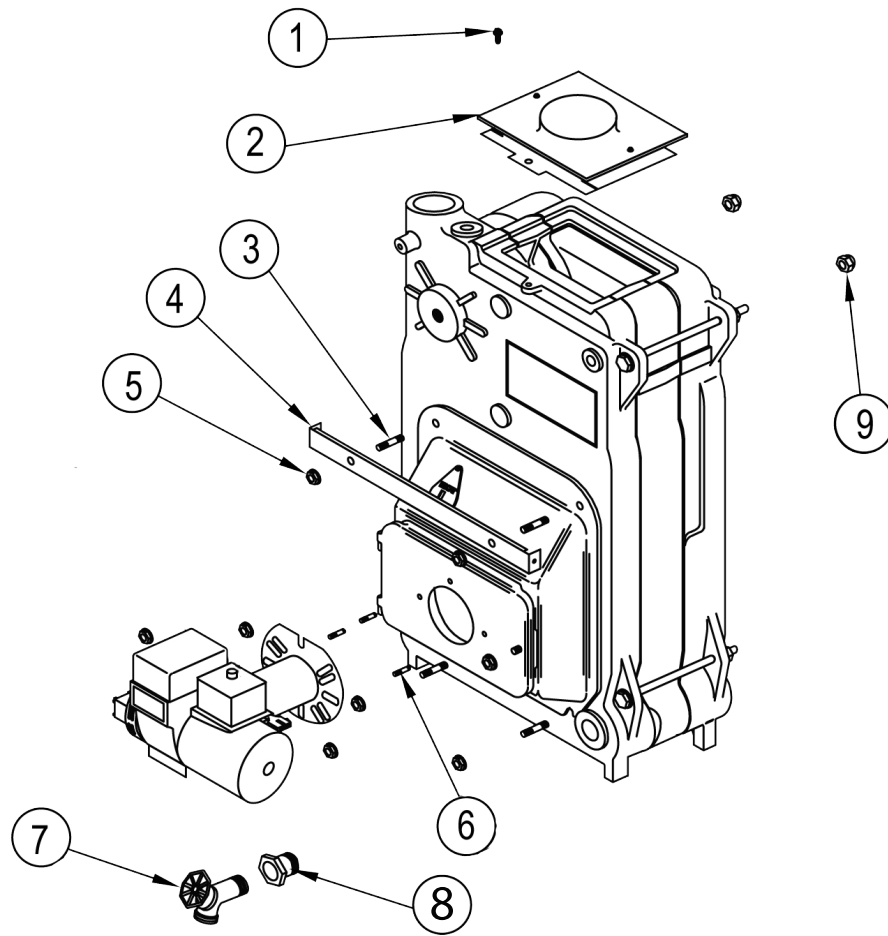

SWING DOOR AND MOUNTING DOOR COMPONENTS

ITEM #	PART #	DESCRIPTION	QTY
1	2552901	MOUNTING DOOR INSULATION & PLUG	1
2	HW-005.01	SCREW 1/4-20X1/2 SELF TAPPING	2
3	10011701	OBSERVATION DOOR	1
4	25511101	OBS. DOOR GASKET	1
5	HW06801	1/4X1.3/4 DRIVE LOCK PIN	2
6	10011501	SWING DOOR	1
7	HW06701	5/16X18X2.3/8 STUD	1
8	2553303	INSULATION-SWING DOOR (BECKETT & CARLIN BURNERS)	1
	2553301	INSULATION-SWING DOOR (RIELLO BURNERS)	1
9	10011301	MOUNTING DOOR	1

REPLACEMENT PARTS

JACKET

ITEM #	PART #	DESCRIPTION	QTY
1	21521802	SIDE PANEL 3 SECTION	2
	21521803	SIDE PANEL 4 SECTION	
	21521804	SIDE PANEL 5 SECTION	
	21521805	SIDE PANEL 6 SECTION	
2	109010128	TOP FRONT PANEL CASTOVER	1
	109010129	TOP FRONT PANEL TNKLS COIL (SHOWN)	
3	109010134	LOWER COWL	1
4	21521502	REAR PANEL	1
5	109010130	TOP PANEL 3 SECTION	1
	109010131	TOP PANEL 4 SECTION	
	109010132	TOP PANEL 5 SECTION	
	109010133	TOP PANEL 6 SECTION	

REPLACEMENT PARTS

HARDWARE

ITEM #	PART #	DESCRIPTION	QTY
1	HW-005.01	SCREW 1/4-20X1/2 SELF TAP	1
2	2452902	FLUE COLLECTOR ASSY (4 SECT)	1
	2452903	FLUE COLLECTOR ASSY (5 SECT)	
	2452906	FLUE COLLECTOR ASSY (3 SECT)	
	2452907	FLUE COLLECTOR ASSY (6 SECT)	
3	HW06701	STUD 5/16"-18 X 2 ³ / ₈ "	4
4	2252501	SUPPORT JACKET BRACKET	1
5	1330001	NUT 5/16-18 WISLOCK	8
6	HW07001	STUD 5/16"-18 X 1 ¹ / ₈ "	3
7	240009323	DRAIN LONG	1
8	1060003	PIPE FIT BUSHING 1 ¹ / ₄ " X ³ / ₄ "	
9	HW06401	NUT - ACORN 1/2"-13 UNC YELLOW	2