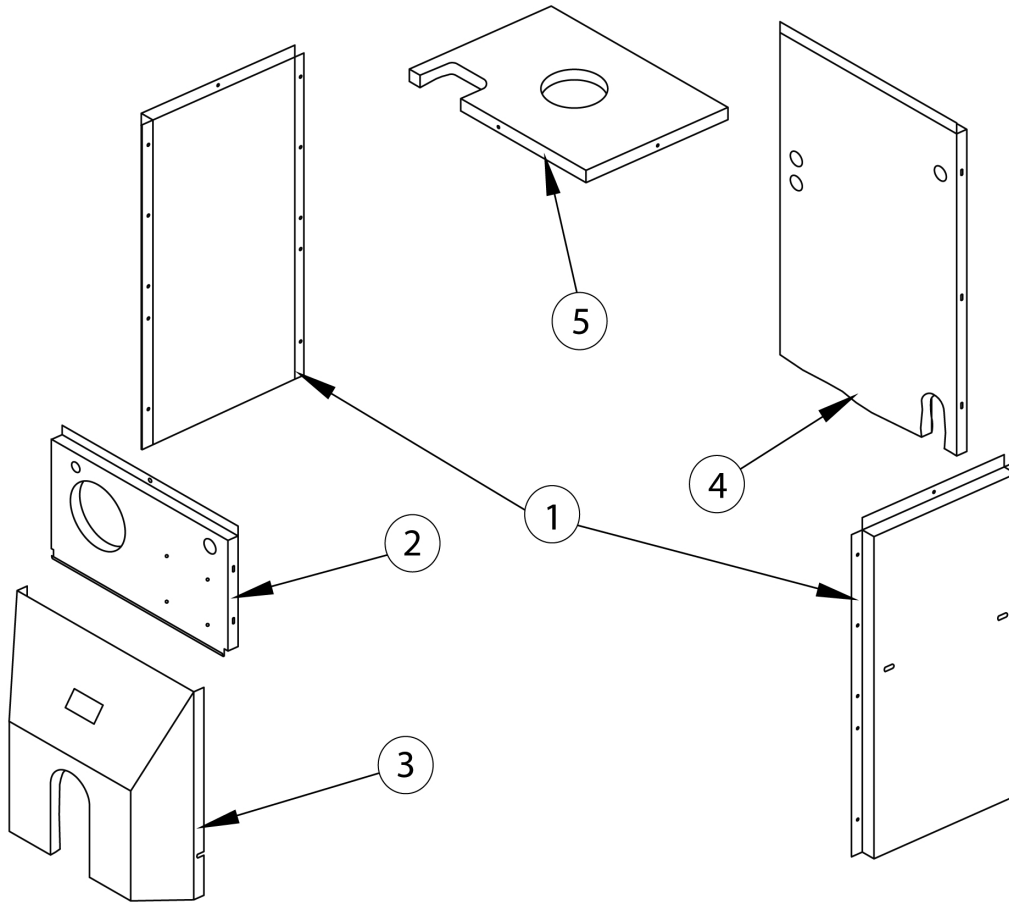

REPLACEMENT PARTS

JACKET

ITEM #	PART #	DESCRIPTION	QTY
1	21521802	SIDE PANEL 3 SECTION	2
	21521803	SIDE PANEL 4 SECTION	
	21521804	SIDE PANEL 5 SECTION	
	21521805	SIDE PANEL 6 SECTION	
2	109010128	TOP FRONT PANEL CASTOVER	1
	109010129	TOP FRONT PANEL TNKLS COIL (SHOWN)	
3	109010134	LOWER COWL	1
4	21521502	REAR PANEL	1
5	109010130	TOP PANEL 3 SECTION	1
	109010131	TOP PANEL 4 SECTION	
	109010132	TOP PANEL 5 SECTION	
	109010133	TOP PANEL 6 SECTION