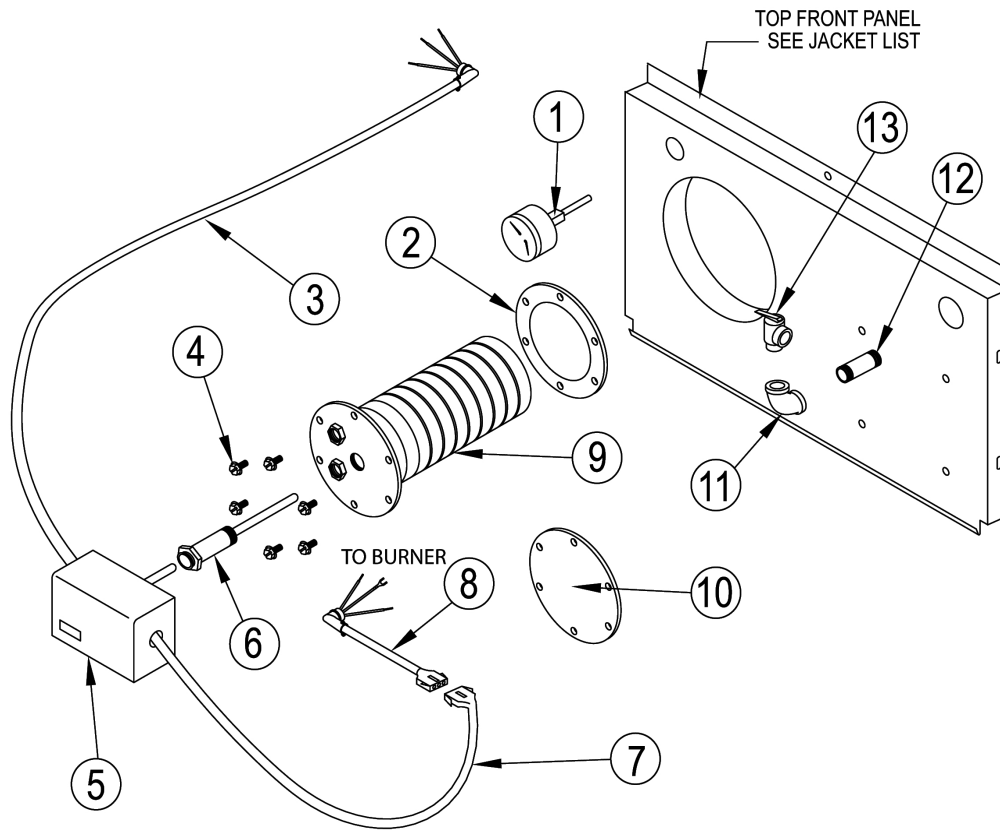

REPLACEMENT PARTS

COIL

ITEM #	PART #	DESCRIPTION	QTY
1	1260006	TEMPERATURE - PRESSURE GAUGE	1
2	240007072	GASKET - SILICON/DURO 70	1
3	37519501	HARNESS CIRCULATOR 72"	1
4	HW08001	BOLT 5/16" X 3/4"	6
5	240010867	HYDROLEVEL, 3250 WITH TEMP LIMIT, LWCO, W/SENSOR	1
6	240009115	WELL, HYRDOSTAT 3250	1
7	2851401	HARNESS CTRL BOX (BECKETT BURNERS AND RIELLO F10 BURNERS)	1
	28511801	HARNESS , CTRL BOX (RIELLO F5 & Carlin EZ-1/2 BURNERS)	1
8	1263011	HARNESS, BURNER (RIELLO F5)	1
	2851801	HARNESS, BURNER (RIELLO F10)	1
	240010425	HARNESS, BURNER (BECKETT AFG, & Carlin EZ-1/2 INCLUDED WITH BURNER)	1
9	550003611	TANKLESS COIL KIT P3 (FOR 3 SECTION BOILERS)	1
	550003612	TANKLESS COIL KIT T4 (4, 5 & 6 SECT. BOILERS)	1
(ABOVE KITS INCLUDE ITEM NOS. 2, 4 AND THE APPROPRIATE COIL)			
10	27511401	TANKLESS - COVER KIT	1
		(KIT INCLUDES ITEM NOS. 2, 4 AND COVER PLATE)	1
11	1190001	PIPE FIT ELBOW 3/4" NPT	1
12	1310001	PIPE FIT - NPL 3/4" X 4" NPT	1
13	VR-001.01	SAFETY RELIEF VALVE 30#, CONBRACO 16-407-05	1
NOT SHOWN	550001908	GASKET REPLACEMENT KIT (INCLUDES ITEMS #2 & #4)	1