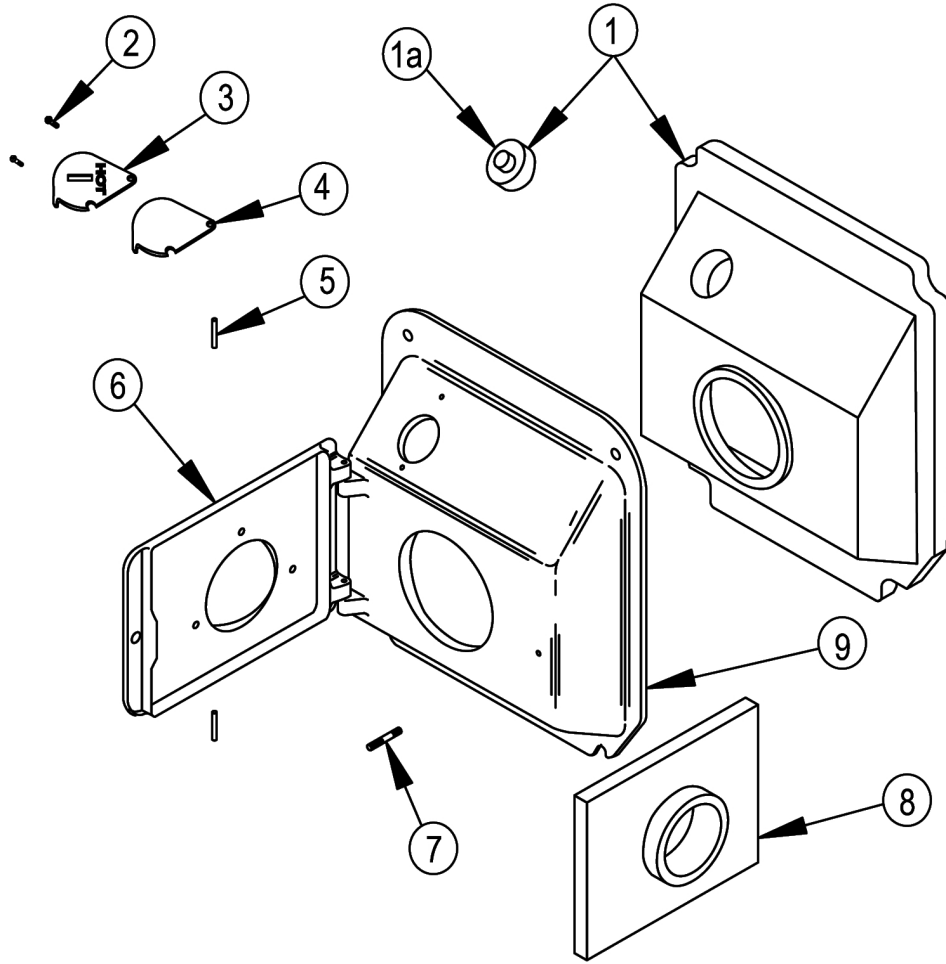

SWING DOOR AND MOUNTING DOOR COMPONENTS

ITEM #	PART #	DESCRIPTION	QTY
1	2552901	MOUNTING DOOR INSULATION & PLUG	1
2	HW-005.01	SCREW 1/4-20X1/2 SELF TAPPING	2
3	10011701	OBSERVATION DOOR	1
4	25511101	OBS. DOOR GASKET	1
5	HW06801	1/4X1.3/4 DRIVE LOCK PIN	2
6	10011501	SWING DOOR	1
7	HW06701	5/16X18X2.3/8 STUD	1
8	2553303	INSULATION-SWING DOOR (BECKETT & CARLIN BURNERS)	1
	2553301	INSULATION-SWING DOOR (RIELLO BURNERS)	1
9	10011301	MOUNTING DOOR	1