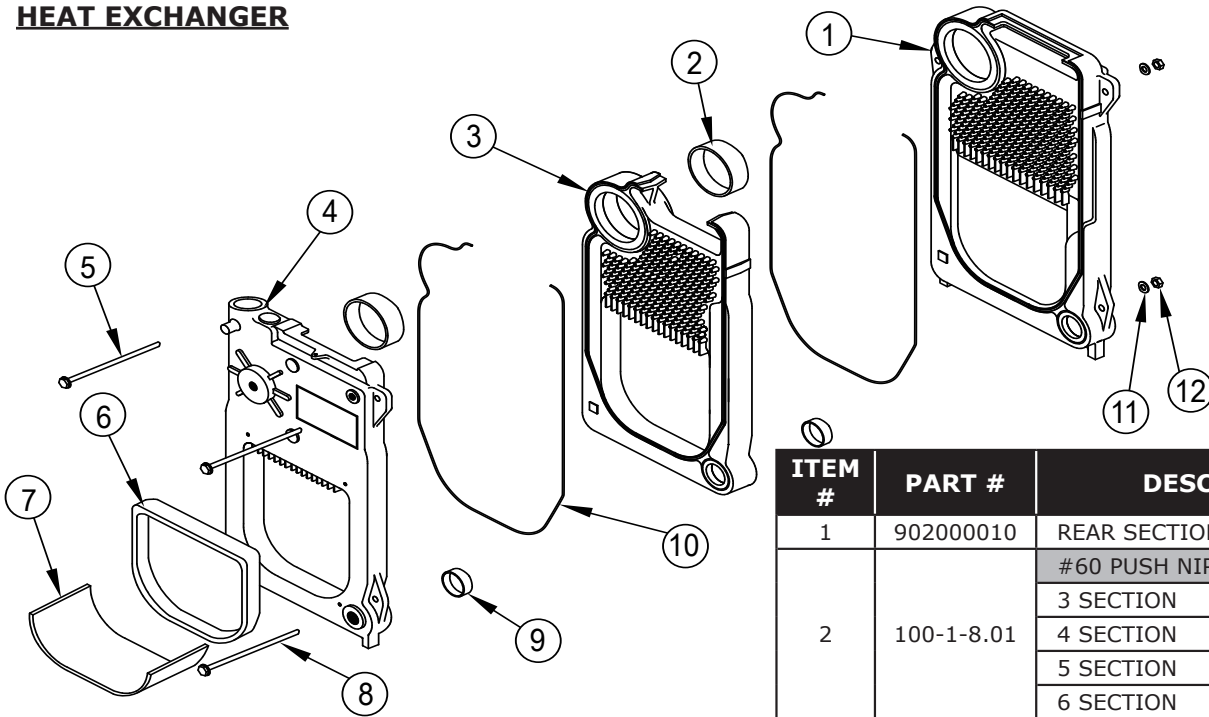

REPLACEMENT PARTS

HEAT EXCHANGER

FULLY ASSEMBLED HEAT EXCHANGERS	
912000039	3 SECT. TNKLS W/O COIL
912000043	4 SECT. TNKLS W/O COIL
912000047	5 SECT. TNKLS W/O COIL
912000051	6 SECT. TNKLS W/O COIL
912000040	3 SECT. WITH TANKLESS COIL
912000044	4 SECT. WITH TANKLESS COIL
912000048	5 SECT. WITH TANKLESS COIL
912000052	6 SECT. WITH TANKLESS COIL
912000038	3 SEC. WITH CAST OVER
912000042	4 SEC. WITH CAST OVER
912000046	5 SEC. WITH CAST OVER
912000050	6 SEC. WITH CAST OVER

ITEM #	PART #	DESCRIPTION	QTY
1	902000010	REAR SECTION	1
2	100-1-8.01	#60 PUSH NIPPLE	
		3 SECTION	2
		4 SECTION	3
		5 SECTION	4
		6 SECTION	5
3	902000009	CENTER SECTION	
		3 SECTION	1
		4 SECTION	2
		5 SECTION	3
4	902000007	FRONT SECT. CASTOVER	1
	902000008	FRONT SECT. TANKLESS COIL	
5	HW02510	TIE ROD 1/2 X 10 5/8 (3 SEC)	2
	HW02511	TIE ROD 1/2 X 14 1/4 (4 SEC)	
	HW02512	TIE ROD 1/2 X 17 7/8 (5 SEC)	
	HW02514	TIE ROD 1/2 X 21 3/4 (6 SEC)	
6	2552701	TARGET WALL	1
7	25511001	INSUL BLANKET 6.25X24 (3 SEC)	1
	25511002	INSUL BLANKET 8.5X16 (4 SEC)	
	2551803	INSUL BLANKET 13X16 (5 SEC)	
	25511005	INSUL BLANKET 24X16 (6 SEC)	

8	HW-025.01	TIE ROD 1/2 X 12 1/2 (4 SEC)	1
	HW-025.02	TIE ROD 1/2 X 16 1/2 (5 SEC)	
	HW-025.03	TIE ROD 1/2 X 20 1/2 (6 SEC)	
	HW-025.05	TIE ROD 1/2 X 9 (3 SEC)	
9	100-1-5.01	#22 PUSH NIPPLE	
		3 SECTION	2
		4 SECTION	3
		5 SECTION	4
		6 SECTION	5
10	3002172	ROPE MED DENSITY	
		3 SECTION	2
		4 SECTION	3
		5 SECTION	4
11	HW-008.03	WASHER 1/2 ID FLAT	3
12	HW-003.05	NUT 1/2-13 HEX HEAD	3