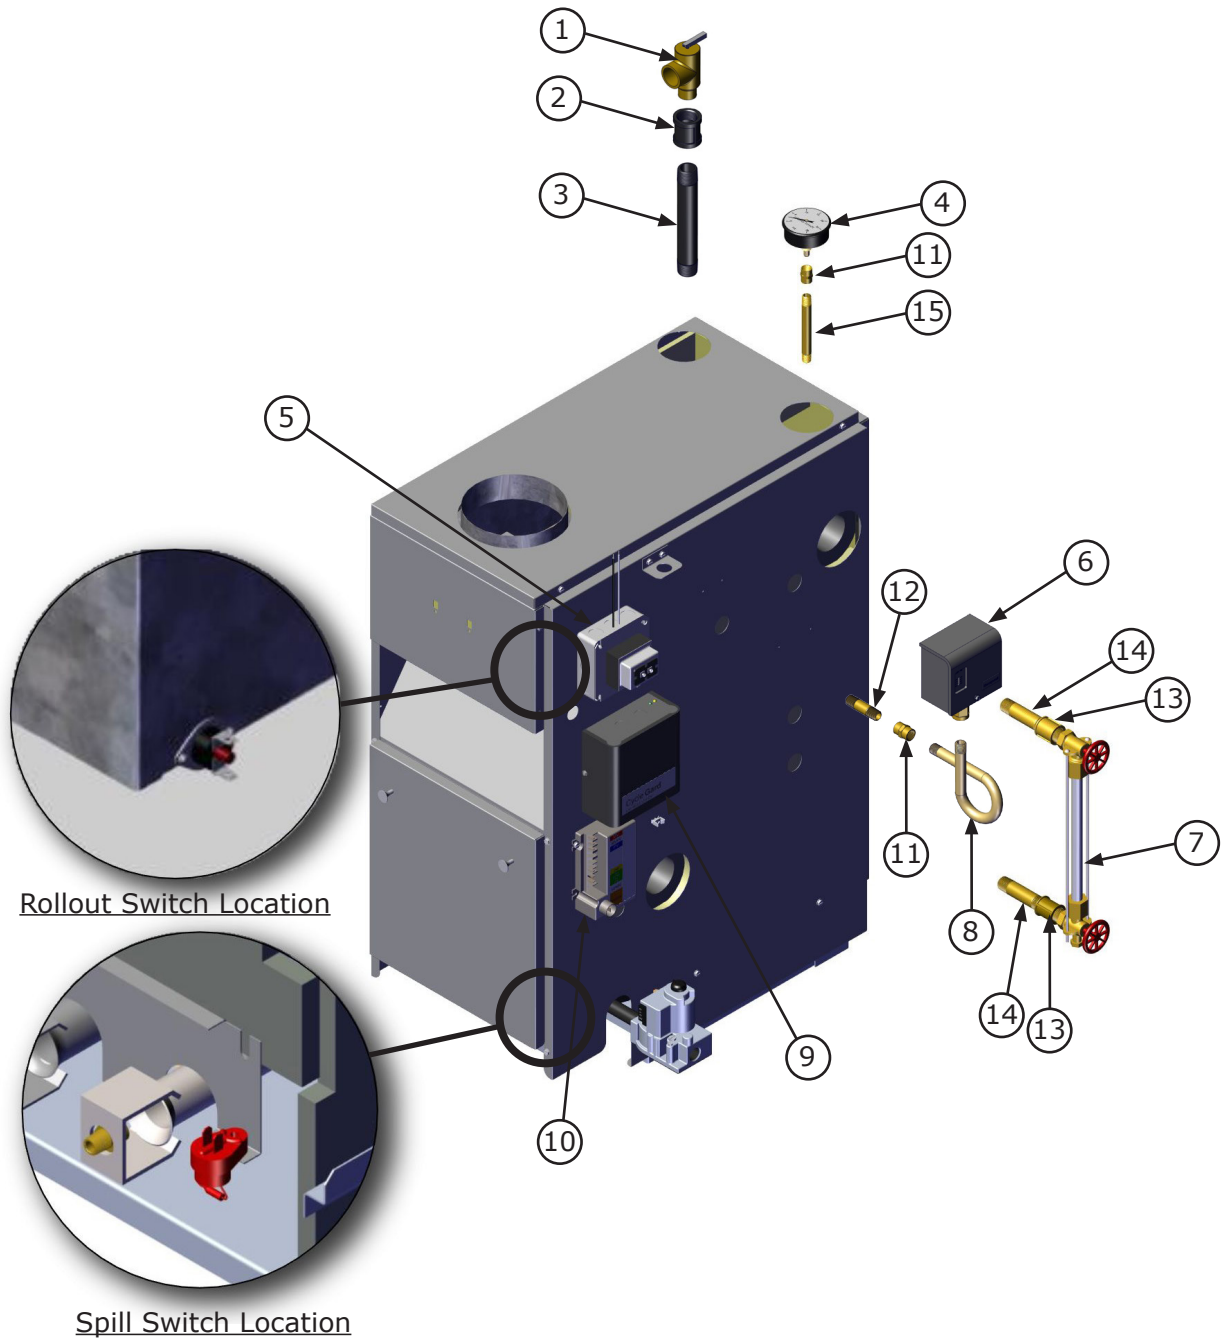

### NATURAL GAS BURNER & MANIFOLD PARTS LIST THIS IS A REPAIR PARTS LIST - NOT A PACKAGING LIST

KEY NO.	DESCRIPTION	3 SECTION	4 SECTION	5 SECTION	6 SECTION	7 SECTION	8 SECTION	9 SECTION
		PART NO.	PART NO.	PART NO.	PART NO.	PART NO.	PART NO.	PART NO.
1	24 Volt Gas Valve, Elect. Intr. Ignition	14662052	14662052	14662052	14662315	14662315	14662315	14662315
2	Pilot Tube	14615005	14615005	14615005	14615005	14615005	14615006	14615006
3	10-32 3/16 Hex Hd. Screw	14695301						
4	Gas Manifold	14616033	14616034	14616035	14616013	14616014	14616015	14616016
5	Main Burner Orifice*	240012905	240012905	240012905	240013128	240013128	240013128	240013128
6	Main Burner, Regular**	14615532						
6A	Main Burner, Pilot Mount	14615531						
7	Pilot Burner	240011102						
N/S	Rollout Shield	42500933	42500934	42500935	42500936	42500937	42500938	42500939

BOILER CONTROLS AND PIPING