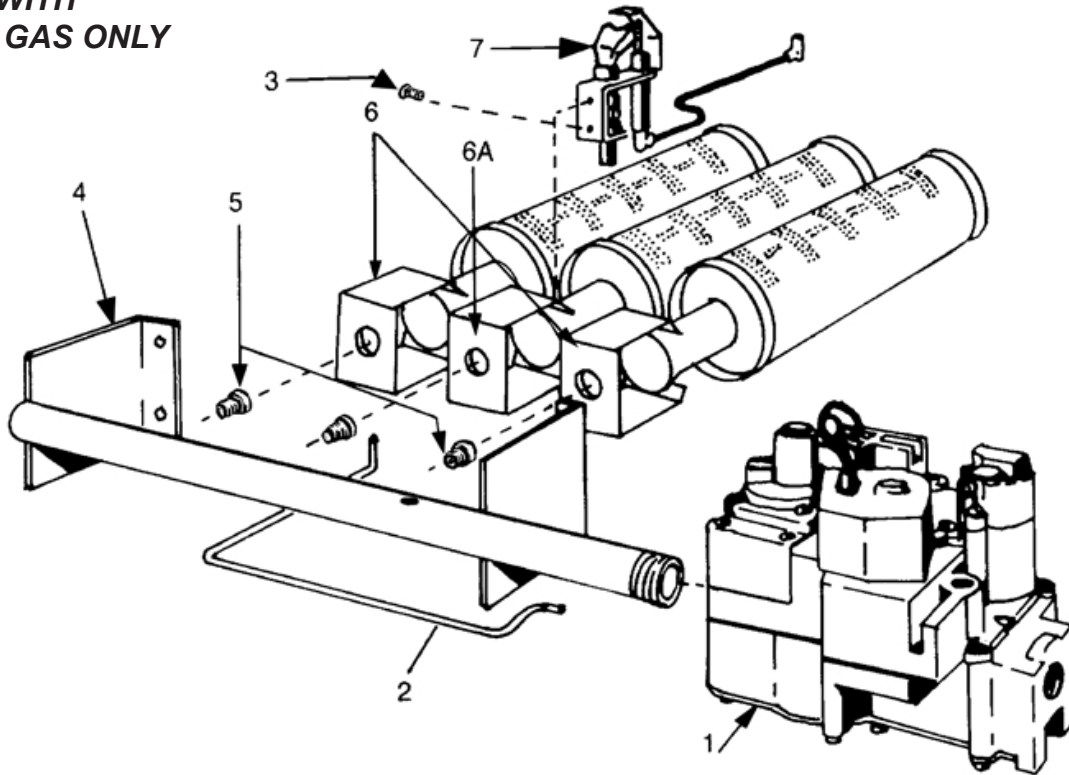

REPAIR PARTS

**FOR USE WITH
NATURAL GAS ONLY**

NOTE: Actual gas valve may look different than gas valve shown

NATURAL GAS BURNER & MANIFOLD PARTS LIST THIS IS A REPAIR PARTS LIST - NOT A PACKAGING LIST

KEY NO.	DESCRIPTION	3 SECTION	4 SECTION	5 SECTION	6 SECTION	7 SECTION	8 SECTION	9 SECTION
		PART NO.	PART NO.	PART NO.	PART NO.	PART NO.	PART NO.	PART NO.
1	24 Volt Gas Valve, Elect. Intr. Ignition	14662052	14662052	14662052	14662315	14662315	14662315	14662315
2	Pilot Tube	14615005	14615005	14615005	14615005	14615005	14615006	14615006
3	10-32 3/16 Hex Hd. Screw	14695301						
4	Gas Manifold	14616033	14616034	14616035	14616013	14616014	14616015	14616016
5	Main Burner Orifice*	240012905	240012905	240012905	240013128	240013128	240013128	240013128
6	Main Burner, Regular**	14615532						
6A	Main Burner, Pilot Mount	14615531						
7	Pilot Burner	240011102						
N/S	Rollout Shield	42500933	42500934	42500935	42500936	42500937	42500938	42500939

Quantity is 1 unless otherwise noted.

* Requires 1 less than the number of sections

** Requires 2 less than the number of sections

N/S Not Shown